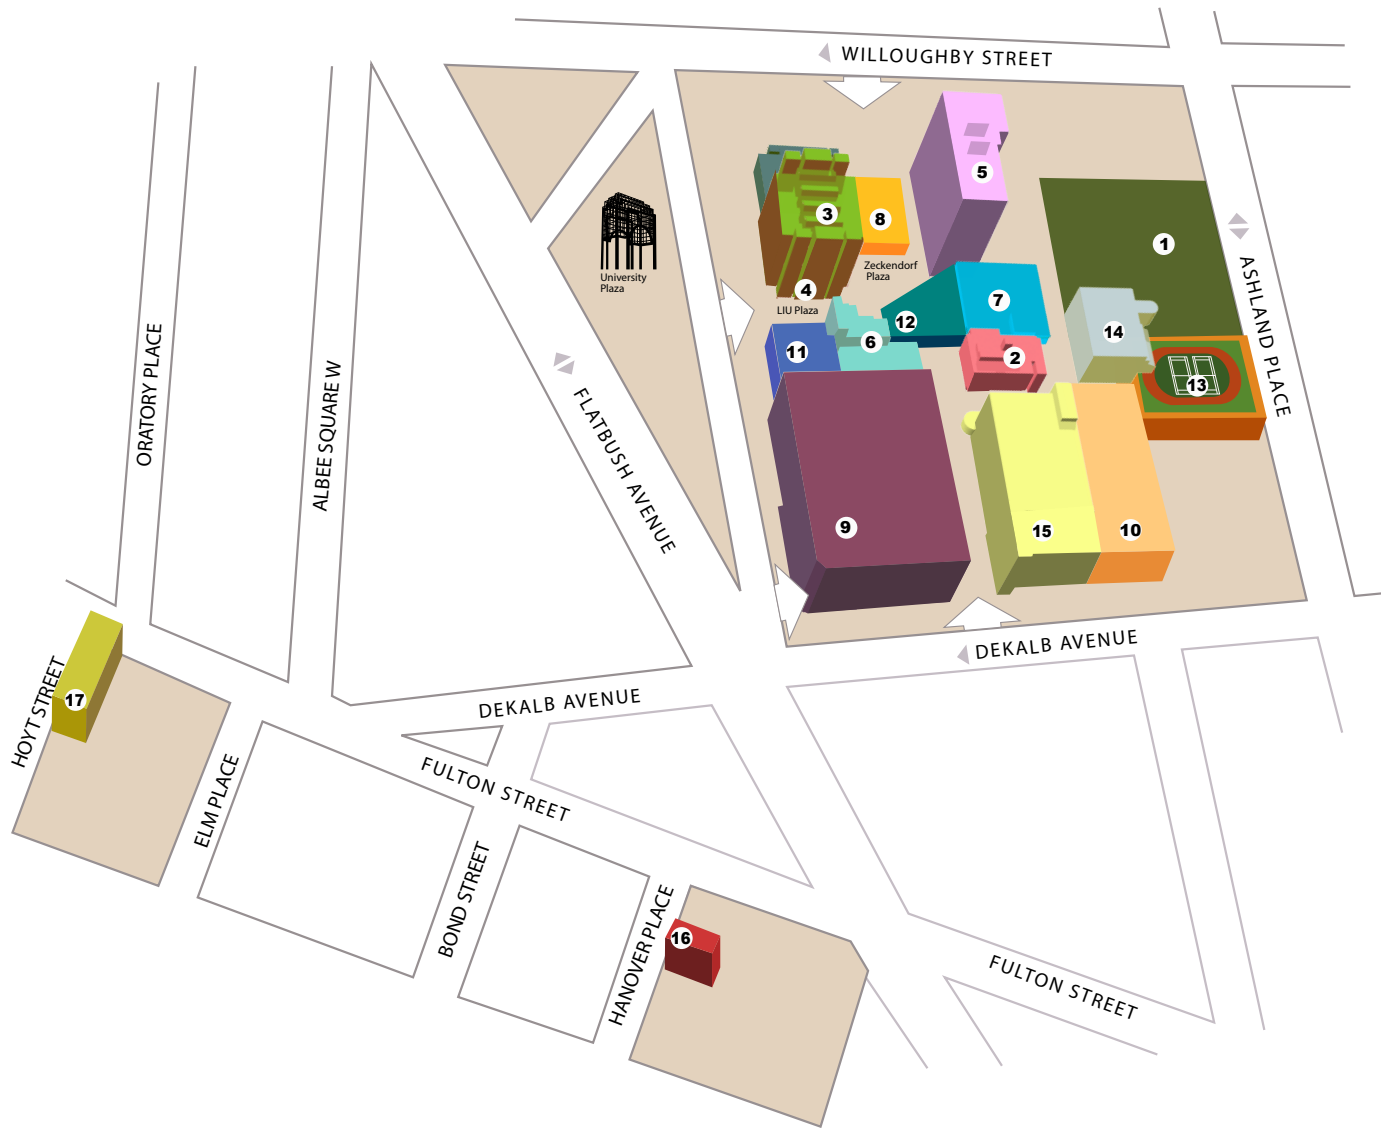

BROOKLYN CAMPUS

ENTRANCES

- 1. Athletic Fields
- 2. Arnold & Marie Schwartz College of Pharmacy and Health Sciences
- 3. Arnold & Marie Schwartz Hall of the Arts & Humanities
- 4. Kumble Theater for the Performing Arts Humanities Building Gallery
- 5. Conolly Residence Hall
- 6. Jeanette & Edmund T. Pratt, Jr. Center for Academic Studies
- 7. Library Learning Center
- 8. LIU Bookstore
- 9. Metcalfe Hall/ Schwartz Athletic Center
- 10. Parking Garage
- 11. Student Union Building
- 12. Louise B'69 and Leonard Riggio Cyber Café
- 13. Wellness, Recreation and Athletic Center
- 14. Wet Lab
- 15. Zeckendorf Health Sciences Center
- 16. 9 Hanover Place
- 17. 1 Hoyt Street